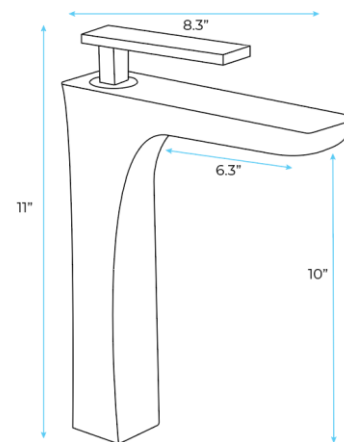

BATHSELECT SLEEK DESIGN BLACK LONG DECK FAUCET SPECS

Specs:

- Color : Black
- Plug Profile : Deck Mount
- Style : Waterfall Spout Faucet
- Material : Brass
- Pattern : Contemporary
- Shape : Aerator Spout
- Flow Rate : 2.2 Gallons Per Minute
- Handle/Lever Placement : Single Handle On The Faucet Center Head
- Batteries Required : No
- Valve core material : ceramic
- Top high quality ceramic cartridge : unique design