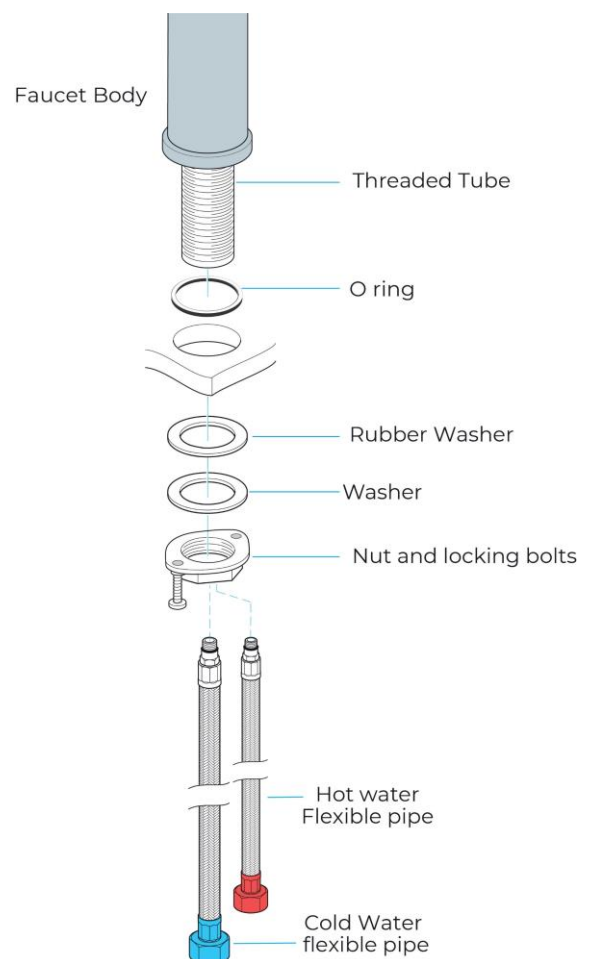

BATHSELECT SLEEK DESIGN BLACK LONG DECK FAUCET SPECS

Specs:

- Color : Black
- Plug Profile : Deck Mount
- Style : Waterfall Spout Faucet
- Material : Brass
- Pattern : Contemporary
- Shape : Aerator Spout
- Flow Rate : 2.2 Gallons Per Minute
- Handle/Lever Placement : Single Handle On The Faucet Center Head
- Batteries Required : No
- Valve core material : ceramic
- Top high quality ceramic cartridge : unique design